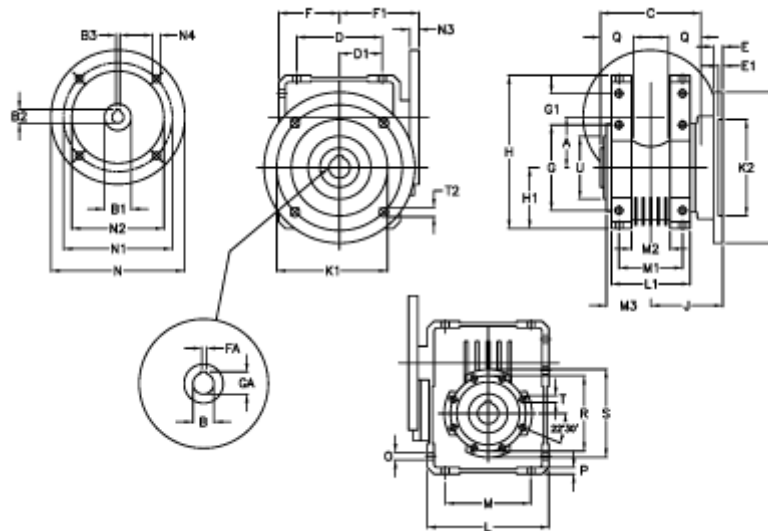

Article number: 392208602054116

Description: Worm Gear with Torque Limiter  
W86 L1-UFC-20-P100 B14

## Measures

A = 86.90	E = 15	H = 245.5	M = 144	N4 = 8,5	U = 110
B = 35	E1 = 6	H1 = 100.0	M1 = 101	O = 11.5	
B1 E7 = 28	F = 100	J = 110.5	M2 = 57	P = 11	
B2 = 31.3	F1 = 136	K = 210	M3 = 64.5	Q = 45	
B3 H9 = 8	FA = 10	K1 = 176	N = 160	R = 130	
C = 140	G = 144	K2 = 152	N1 = 130	S = 150	
D = 144.0	G1 = 45.5	L = 200	N2 = 110	T = M10x18	
D1 = 72.0	GA = 38.3	L1 = 125	N3 = 10.0	T2 = 12.5	